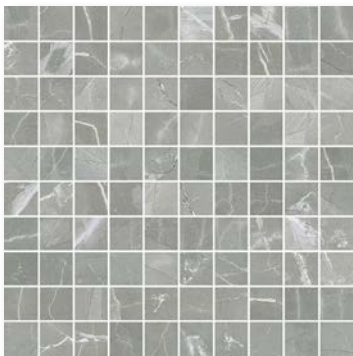

TIMELESS

COLLECTION

MALINE TILE
ELEVATE YOUR SHOWROOM

malinetile.com

TIMELESS

Colors

Amani Grey

Travertino

Calacatta

Stock Sizes

Octagon Mosaic

Herringbone Mosaic

1"x1" Mosaic

Travertino | 12"x24"

Calacatta | 12"x24"

TIMELESS